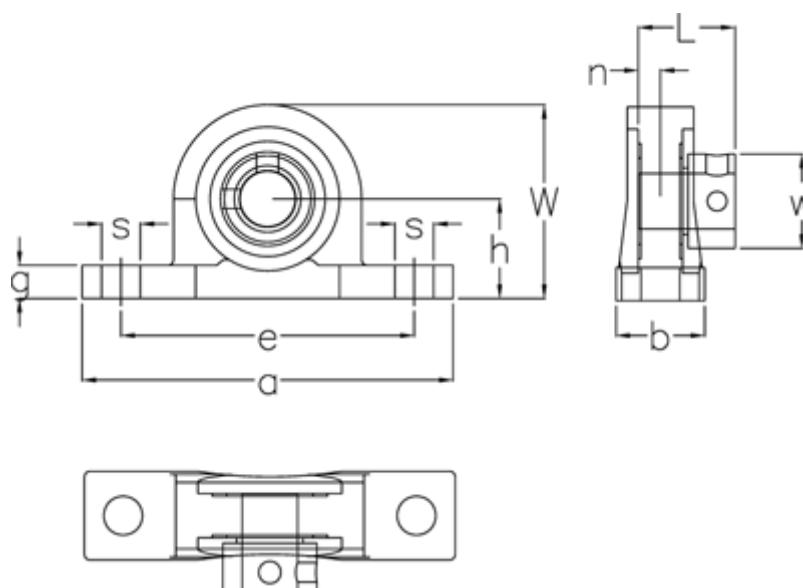

Data Sheet

Article number: 5425058002

Description: Pillow block UP002 LDK f/shaft dia.15 mm
Housing Alu, bearing steel, extra narrow

Measures

a	= 80	Housing	= P002
b	= 16	L	= 18.5
Bearing	= U002	Nominal drive	= 4.5
Bolt size	= M6	s	= 7
d	= 15	W	= 43
e	= 63	w	= 22
g	= 7	Weight	= 0.14
h	= 22		